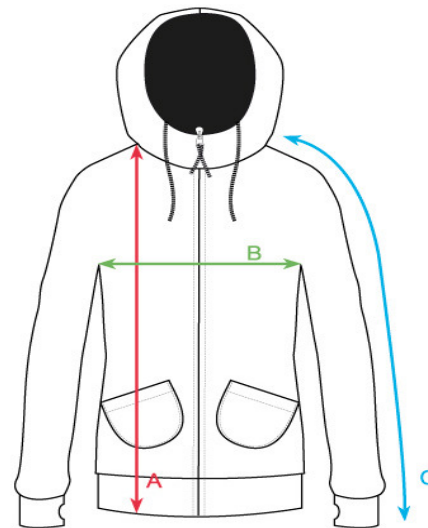

WOMEN'S SWEATSHIRTS

Size: S
Height of models: 167 - 170 cm

LAYLA - boyfriend fit	XS	S	M	L	XL
(A) LENGTH in cm (tolerance +/- 1,5 cm)	76	78	80	82	84
(B) 1/2 CHEST CIRCUMFERENCE in cm (tolerance +/- 1 cm)	55	57	59	61	63
(C) SLEEVE LENGTH in cm (from highest point of shoulders, tolerance +/- 1 cm)	74	76	78	80	82